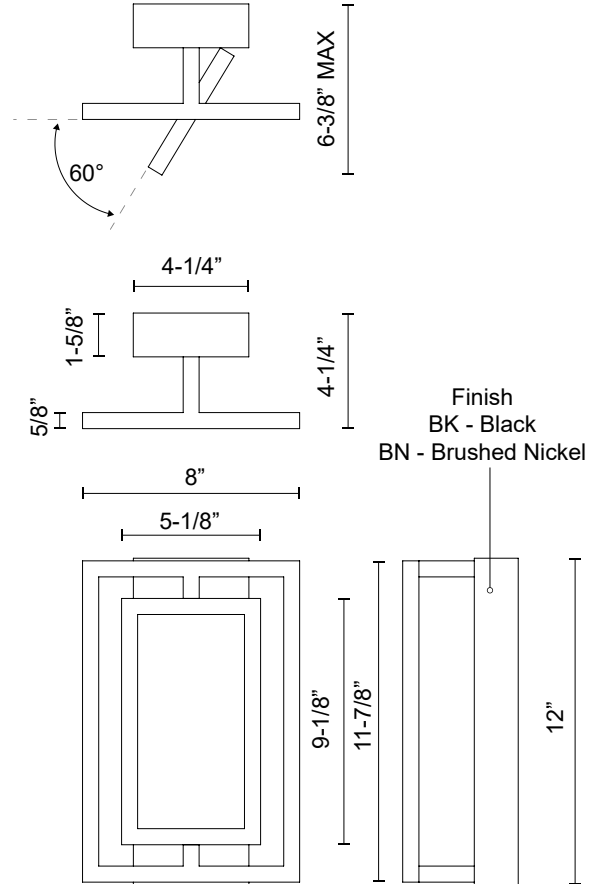

## SPECIFICATION DETAILS

<b>Fixture Dimensions</b>	L11-7/8" x W8" x H4-1/4"
<b>Light Source</b>	LED with DC Driver
<b>Wattage</b>	33W
<b>Total Lumens</b>	2635lm
<b>Delivered Lumens</b>	BK-682lm; BN-1066lm;
<b>Voltage</b>	120V
<b>Color Temperature</b>	3000K
<b>CRI (Ra)</b>	90CRI
<b>Optional Color Temps</b>	2700K - 5000K Available, Minimum Order Quantities Apply
<b>LED Rated Life</b>	50,000 hours
<b>Dimming</b>	100% - 10%, TRIAC or ELV Dimmer (Not Included)
<b>Diffuser Details</b>	Frosted acrylic diffuser
<b>Location</b>	Dry
<b>Mounting Style</b>	All Orientation; Ceiling and Wall;
<b>CEC Title 24 JA8</b>	Yes, JA8-2022
<b>Canopy Dimensions</b>	L12" x W4-1/4" x H1-5/8"
<b>Paint Finish</b>	BK02; BN02;

## DESCRIPTION

Mondrian series is composed from numerous rectilinear frames of light. The illuminated borders surrounding an open central void create an illusion of levitation. The airy design and negative space allow the fixture to visually blend into the environment. High-quality finish and simple forms coalesce in the elegant new product.